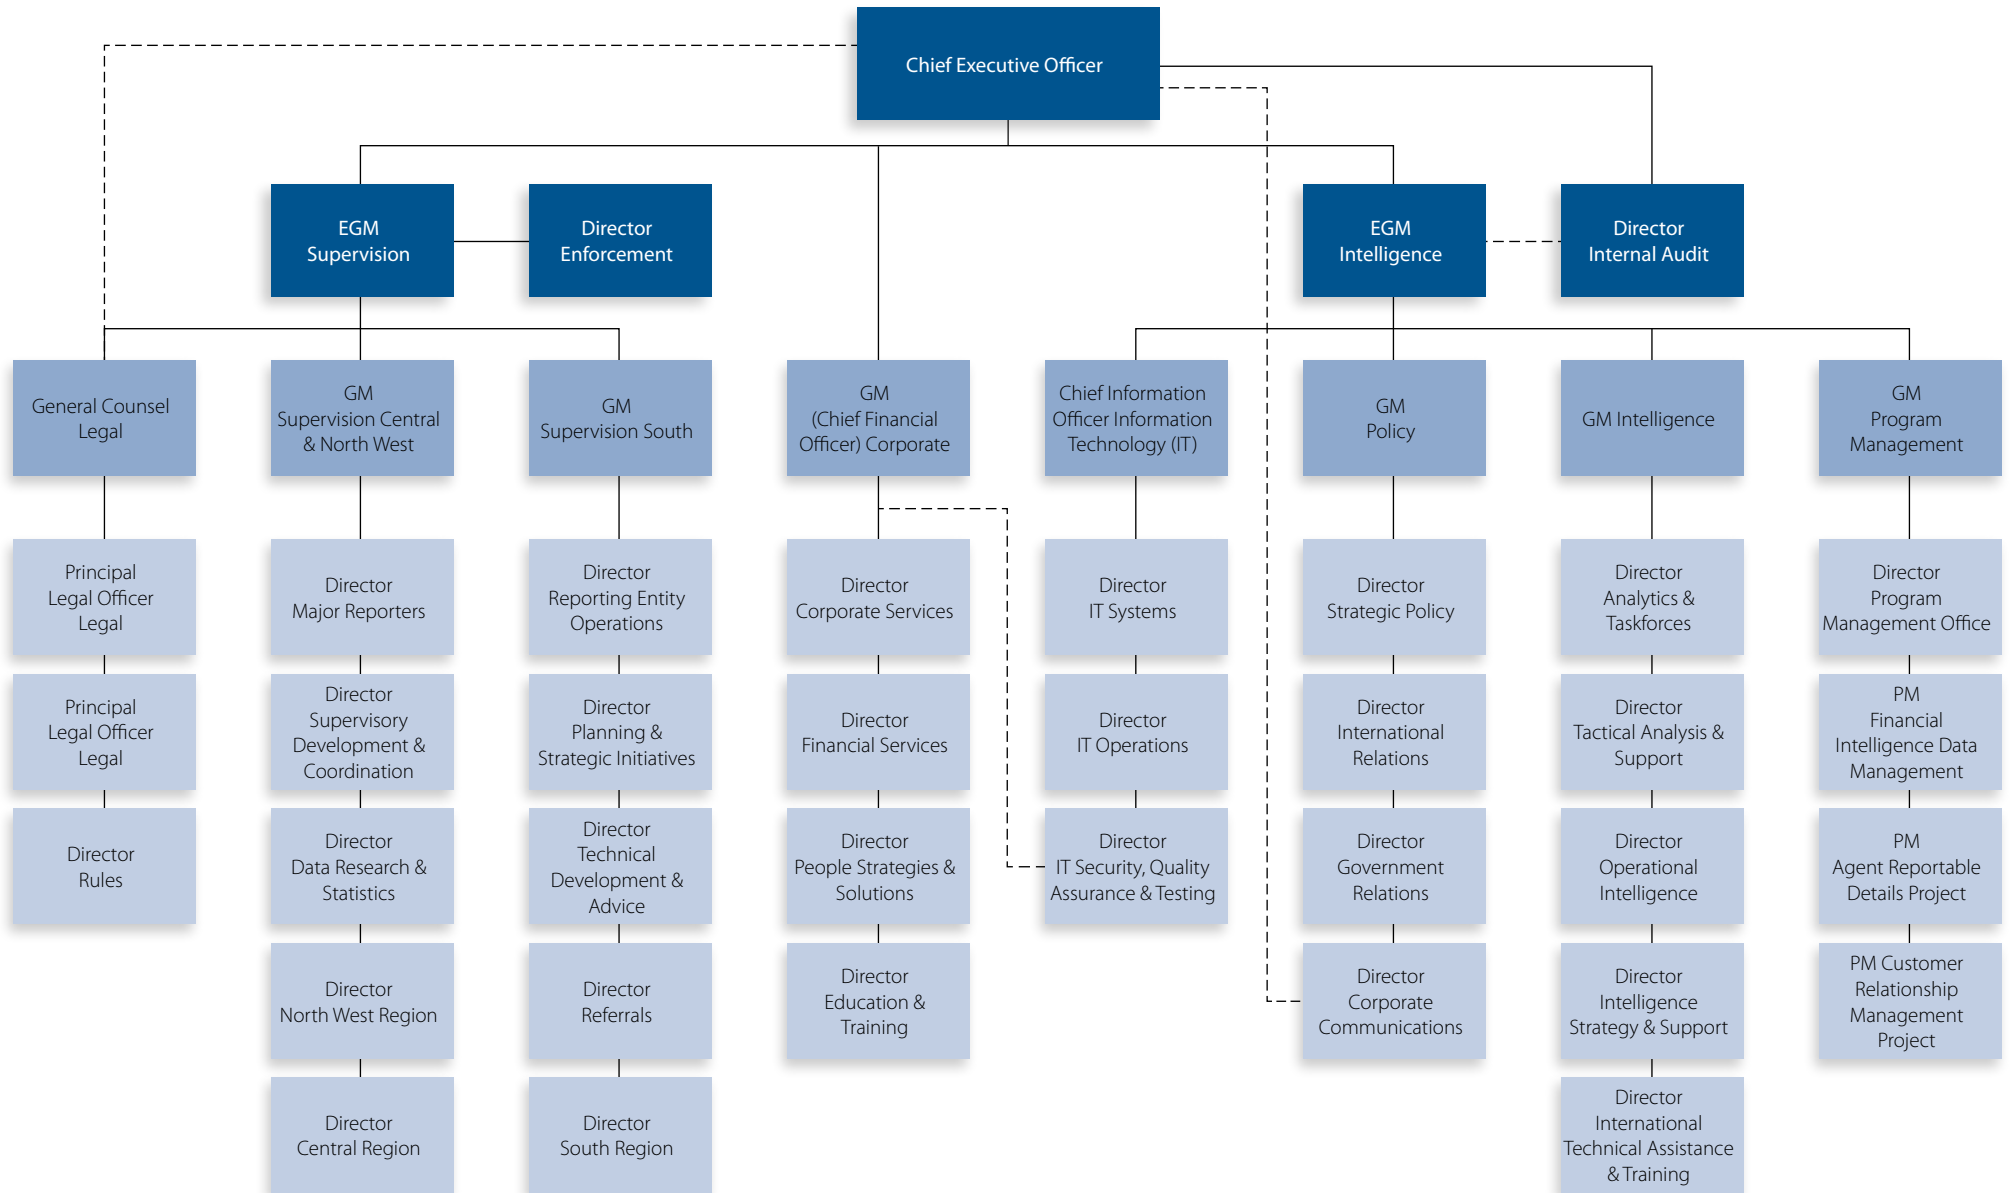

AUSTRAC organisational structure as at 19 April 2010

EGM = Executive General Manager GM = General Manager PM = Project Manager